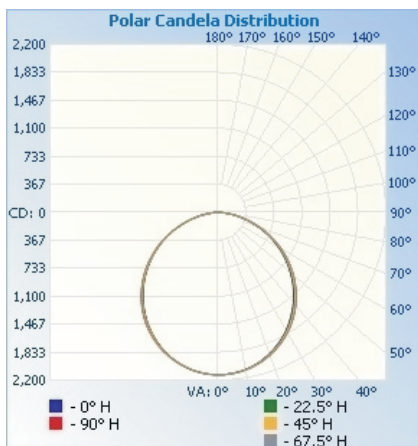

Product category	Size	Dimming	Fixture wattage	DLC CCT	Version
VP	24=2'X4'	D=0-10V Dimming	M=50W	30=4000K 35=5000K 40=4000K 50=5000K	P=Premium Version

SPECTRAL POWER DISTRIBUTION & CHROMATICITY DIAGRAM

ZONAL LUMEN TABULATION

Zonal Lumen Summary		
Zone	Lumens	%Luminaire
0-30	1650.4	27.4%
0-40	2,701.0	44.8%
0-60	4,765.2	79%
60-90	1,265.7	21%
70-100	527.2	8.7%
90-120	0.6	0%
0-90	6,030.8	100%
90-180	1.1	0%
0-180	6,032.0	100%

Lumens Per Zone					
Zone	Lumens	% Total	Zone	Lumens	% Total
0-10	201.3	3.3%	90-100	02	0%
10-20	576.3	9.6%	100-110	02	0%
20-30	872.8	14.5%	110-120	02	0%
30-40	1,050.6	17.4%	120-130	01	0%
40-50	1,086.8	18.0%	130-140	01	0%
50-60	977.4	16.2%	140-150	01	0%
60-70	738.6	12.2%	150-160	01	0%
70-80	417.1	6.9%	160-170	01	0%
80-90	109.9	1.8%	170-180	00	0%

PHOTOMETRIC DATA

Distance	Illuminance at a Distance	
	Center Beam fc	Beam Width
17.0ft	7.36 fc	49.2 ft 51.4 ft
34.0ft	1.84 fc	98.3 ft 102.8 ft
51.0ft	0.82 fc	147.5 ft 154.2 ft
68.0ft	0.46 fc	196.7 ft 205.6 ft
85.0ft	0.29 fc	245.8 ft 257.0 ft
102.0ft	0.20 fc	295.0 ft 308.4 ft