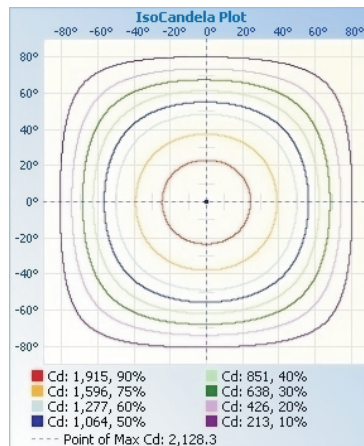

Product category	Size	Dimming	Fixture wattage	DLC CCT	Version
VP	24=2'X4'	D=0-10V Dimming	M=50W	30=4000K 35=5000K 40=4000K 50=5000K	P=Premium Version

SPECTRAL POWER DISTRIBUTION & CHROMATICITY DIAGRAM

ZONAL LUMEN TABULATION

Zonal Lumen Summary		
Zone	Lumens	%Luminaire
0-30	1650.4	27.4%
0-40	2,701.0	44.8%
0-60	4,765.2	79%
60-90	1,265.7	21%
70-100	527.2	8.7%
90-120	0.6	0%
0-90	6,030.8	100%
90-180	1.1	0%
0-180	6,032.0	100%

Lumens Per Zone					
Zone	Lumens	% Total	Zone	Lumens	% Total
0-10	201.3	3.3%	90-100	02	0%
10-20	576.3	9.6%	100-110	02	0%
20-30	872.8	14.5%	110-120	02	0%
30-40	1,050.6	17.4%	120-130	01	0%
40-50	1,086.8	18.0%	130-140	01	0%
50-60	977.4	16.2%	140-150	01	0%
60-70	738.6	12.2%	150-160	01	0%
70-80	417.1	6.9%	160-170	01	0%
80-90	109.9	1.8%	170-180	00	0%

PHOTOMETRIC DATA

Distance	Illuminance at a Distance	
	Center Beam fc	Beam Width
17.0ft	7.36 fc	49.2 ft 51.4 ft
34.0ft	1.84 fc	98.3 ft 102.8 ft
51.0ft	0.82 fc	147.5 ft 154.2 ft
68.0ft	0.46 fc	196.7 ft 205.6 ft
85.0ft	0.29 fc	245.8 ft 257.0 ft
102.0ft	0.20 fc	295.0 ft 308.4 ft