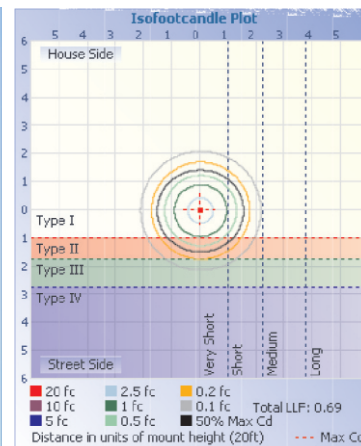

Signal Current : 0.89mA

Recommended Dimmers:DIVA-DVTV(LUTRON)

Dimensions: L 47.7" x W 23.7" x H 1.8"

Fixture measurement and weight are round up, pls contact your representative for exact data.

REGULATORY & VOLUNTARY QUALIFICATIONS

Product category	Size	Dimming	Fixture wattage	DLC CCT	Version
VP	24=2'X4'	D=0-10V Dimming	M=50W	30=4000K 35=5000K 40=4000K 50=5000K	P=Premium Version

SPECTRAL POWER DISTRIBUTION & CHROMATICITY DIAGRAM

ZONAL LUMEN TABULATION

Zonal Lumen Summary		
Zone	Lumens	%Luminaire
0-30	1650.4	27.4%
0-40	2,701.0	44.8%
0-60	4,765.2	79%
60-90	1,265.7	21%
70-100	527.2	8.7%
90-120	0.6	0%
0-90	6,030.8	100%
90-180	1.1	0%
0-180	6,032.0	100%

Lumens Per Zone					
Zone	Lumens	% Total	Zone	Lumens	% Total
0-10	201.3	3.3%	90-100	02	0%
10-20	576.3	9.6%	100-110	02	0%
20-30	872.8	14.5%	110-120	02	0%
30-40	1,050.6	17.4%	120-130	01	0%
40-50	1,086.8	18.0%	130-140	01	0%
50-60	977.4	16.2%	140-150	01	0%
60-70	738.6	12.2%	150-160	01	0%
70-80	417.1	6.9%	160-170	01	0%
80-90	109.9	1.8%	170-180	00	0%

PHOTOMETRIC DATA

Distance	Illuminance at a Distance	
	Center Beam fc	Beam Width
17.0ft	7.36 fc	49.2 ft 51.4 ft
34.0ft	1.84 fc	98.3 ft 102.8 ft
51.0ft	0.82 fc	147.5 ft 154.2 ft
68.0ft	0.46 fc	196.7 ft 205.6 ft
85.0ft	0.29 fc	245.8 ft 257.0 ft
102.0ft	0.20 fc	295.0 ft 308.4 ft