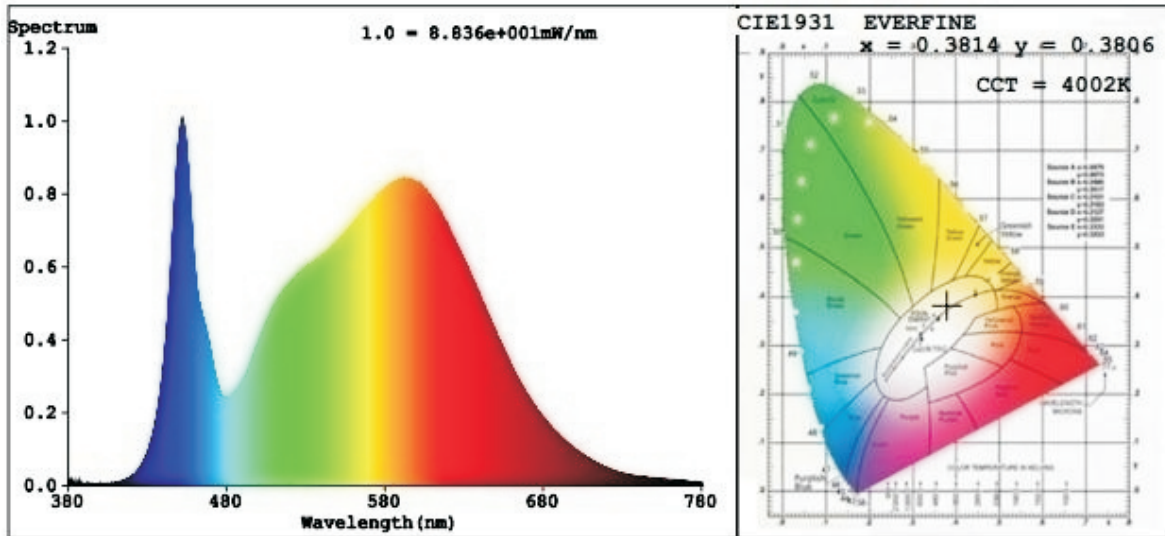

SPECTRAL POWER DISTRIBUTION & CHROMATICITY DIAGRAM

ZONAL LUMEN TABULATION

Zonal Lumen Summary		
Zone	Lumens	%Luminaire
0-30	1650.4	27.4%
0-40	2,701.0	44.8%
0-60	4,765.2	79%
60-90	1,265.7	21%
70-100	527.2	8.7%
90-120	0.6	0%
0-90	6,030.8	100%
90-180	1.1	0%
0-180	6,032.0	100%

Lumens Per Zone					
Zone	Lumens	% Total	Zone	Lumens	% Total
0-10	201.3	3.3%	90-100	02	0%
10-20	576.3	9.6%	100-110	02	0%
20-30	872.8	14.5%	110-120	02	0%
30-40	1,050.6	17.4%	120-130	01	0%
40-50	1,086.8	18.0%	130-140	01	0%
50-60	977.4	16.2%	140-150	01	0%
60-70	738.6	12.2%	150-160	01	0%
70-80	417.1	6.9%	160-170	01	0%
80-90	109.9	1.8%	170-180	00	0%