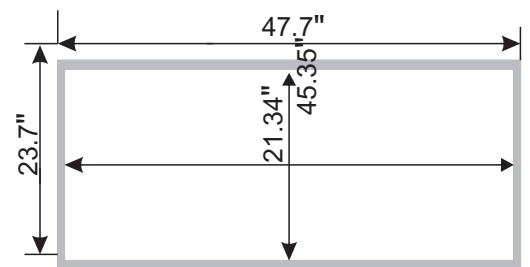

PROJECT NAME	
CATALOG NUMBER	
NOTES	
FIXTURE TYPE	

PRODUCT DESCRIPTION

The VP Series 2X4FT LED flat panel delivers high lumens of exceptional 82+ CRI light while achieving 125 lumen per watt. It is available in 3000K, 3500K, 4000K, 5000K DLC CCT options and has 0-10V dimming available, which is perfect for new construction applications or retrofitting existing fluorescent troffer light fixtures with recessed installation, widely used in office spaces, major retail stores, education, government, healthcare and hospital.

PERFORMANCE SUMMARY

Efficacy: 125 LPW

Delivered Light Output: 6250Lumens

Input Power: 50Watts

CRI: Ra>82

DLC CCT Options: 4000K, 5000K, 3000K, 3500K

Input Voltage: 100-347 VAC

Input current: 0.5-0.18A

THD: <20%(at 277V)

Power Factor > 0.90(277V)

Diver output: DC42V 1.08A

Standard Warranty: 5 Years

Standard Lifetime: Designed to L70 minimum 50,000 hours

Mounting: Recessed

0-10V dimming (20%-100% smooth dimming)

Signal Current : 0.89mA

Recommended Dimmers:DIVA-DVTV(LUTRON)

Dimensions: L 47.7" x W 23.7" x H 1.8"

Fixture measurement and weight are round up, pls contact your representative for exact data.

REGULATORY & VOLUNTARY QUALIFICATIONS

ETL Listed Yes

cULus Listed E360437

DLC Qualifications Yes

Lm79 Report Yes

Damp Rated Yes

VS Series 2x4FT DLC Premium Version

ORDER INFORMATION

EXAMPLE: VS24-DM5P

Product category	Size	Dimming	Fixture wattage	DLC CCT	Version
VP	24=2'X4'	D=0-10V Dimming	M=50W	30=4000K 35=5000K 40=4000K 50=5000K	P=Premium Version